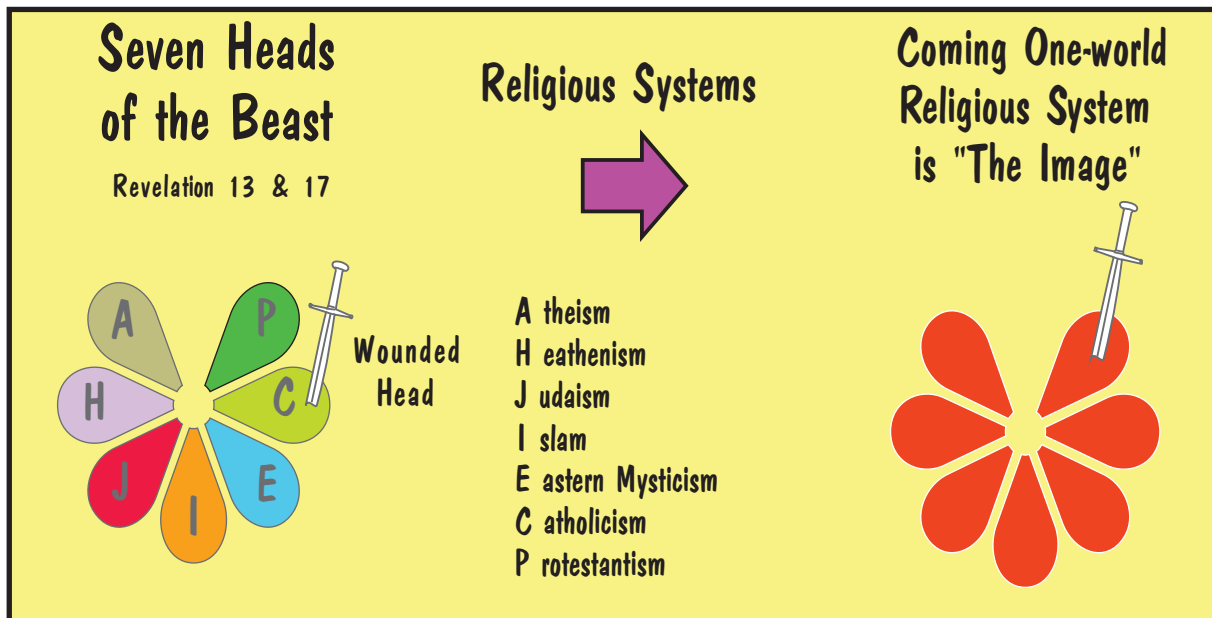

Ancient Times

Parallels

Modern Times

The image of the beast with seven heads and ten horns is the consolidation of the world's diverse religions into a one-world religious system.

# The Image to the Beast (Chart 9)

Nebuchadnezzar  
King of Ancient Babylon

Believed to be:  
King of Kings  
Lord of Lords

Claimed His  
World Empire would  
Last Forever!

Lucifer, that Ancient Serpent  
Lamblike Beast / Eighth King  
King of Modern Babylon

Believed to be:  
King of Kings  
Lord of Lords

Claims His  
Kingdom Will  
Last Forever